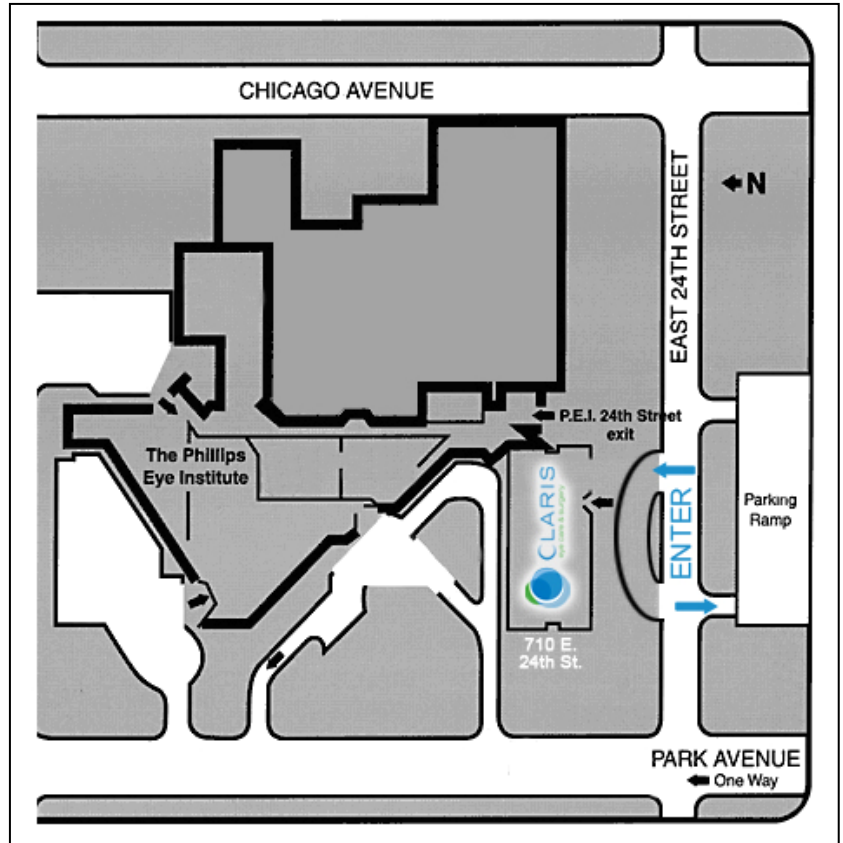

710 East 24th Street
Suite 205
Minneapolis, MN 55404
Tel: **612.775.8009**

From the North

1. I-94 east toward downtown Minneapolis.
2. Take Lyndale Av. exit, following Lyndale past the Walker Art Center.
3. Turn left onto Franklin Av.
4. Turn right onto Portland Av.
5. Turn left onto 24th St.
6. Cross Park Av.

From the South

1. I-35W north toward downtown Minneapolis.
2. Take the Lake St. / 31st St. exit.
3. Go straight (past 31st and Lake) all the way to 28th St.
4. Turn right on 28th St.
5. Turn left on Park Av.
6. Turn right on 24th St.

From the West

1. I-394 east toward downtown Minneapolis.
2. Take the Dunwoody Blvd exit, bearing right onto Dunwoody Blvd.
3. Turn right at Lyndale Av., going past the Walker Art Center.
4. Turn left onto Franklin Av.
5. Turn right onto Portland Av.
6. Turn left onto 24th St.
7. Cross Park Av.

From the East

1. I-94 west to 11th St./Grant St. exit. Bear right, following Grant St. signage.
2. Turn right on Portland Av.
3. Turn left onto 24th St.
4. Cross Park Av.

Drop-off and Parking at Claris

- A. To park in the ramp, turn into the ramp entrance identified on the map.
- B. To drop off in front of the Claris office building, turn into the drop-off area immediately off 24th St. Limited handicap parking is available next to this drop-off area. Handicap parking is also available in the ramp.